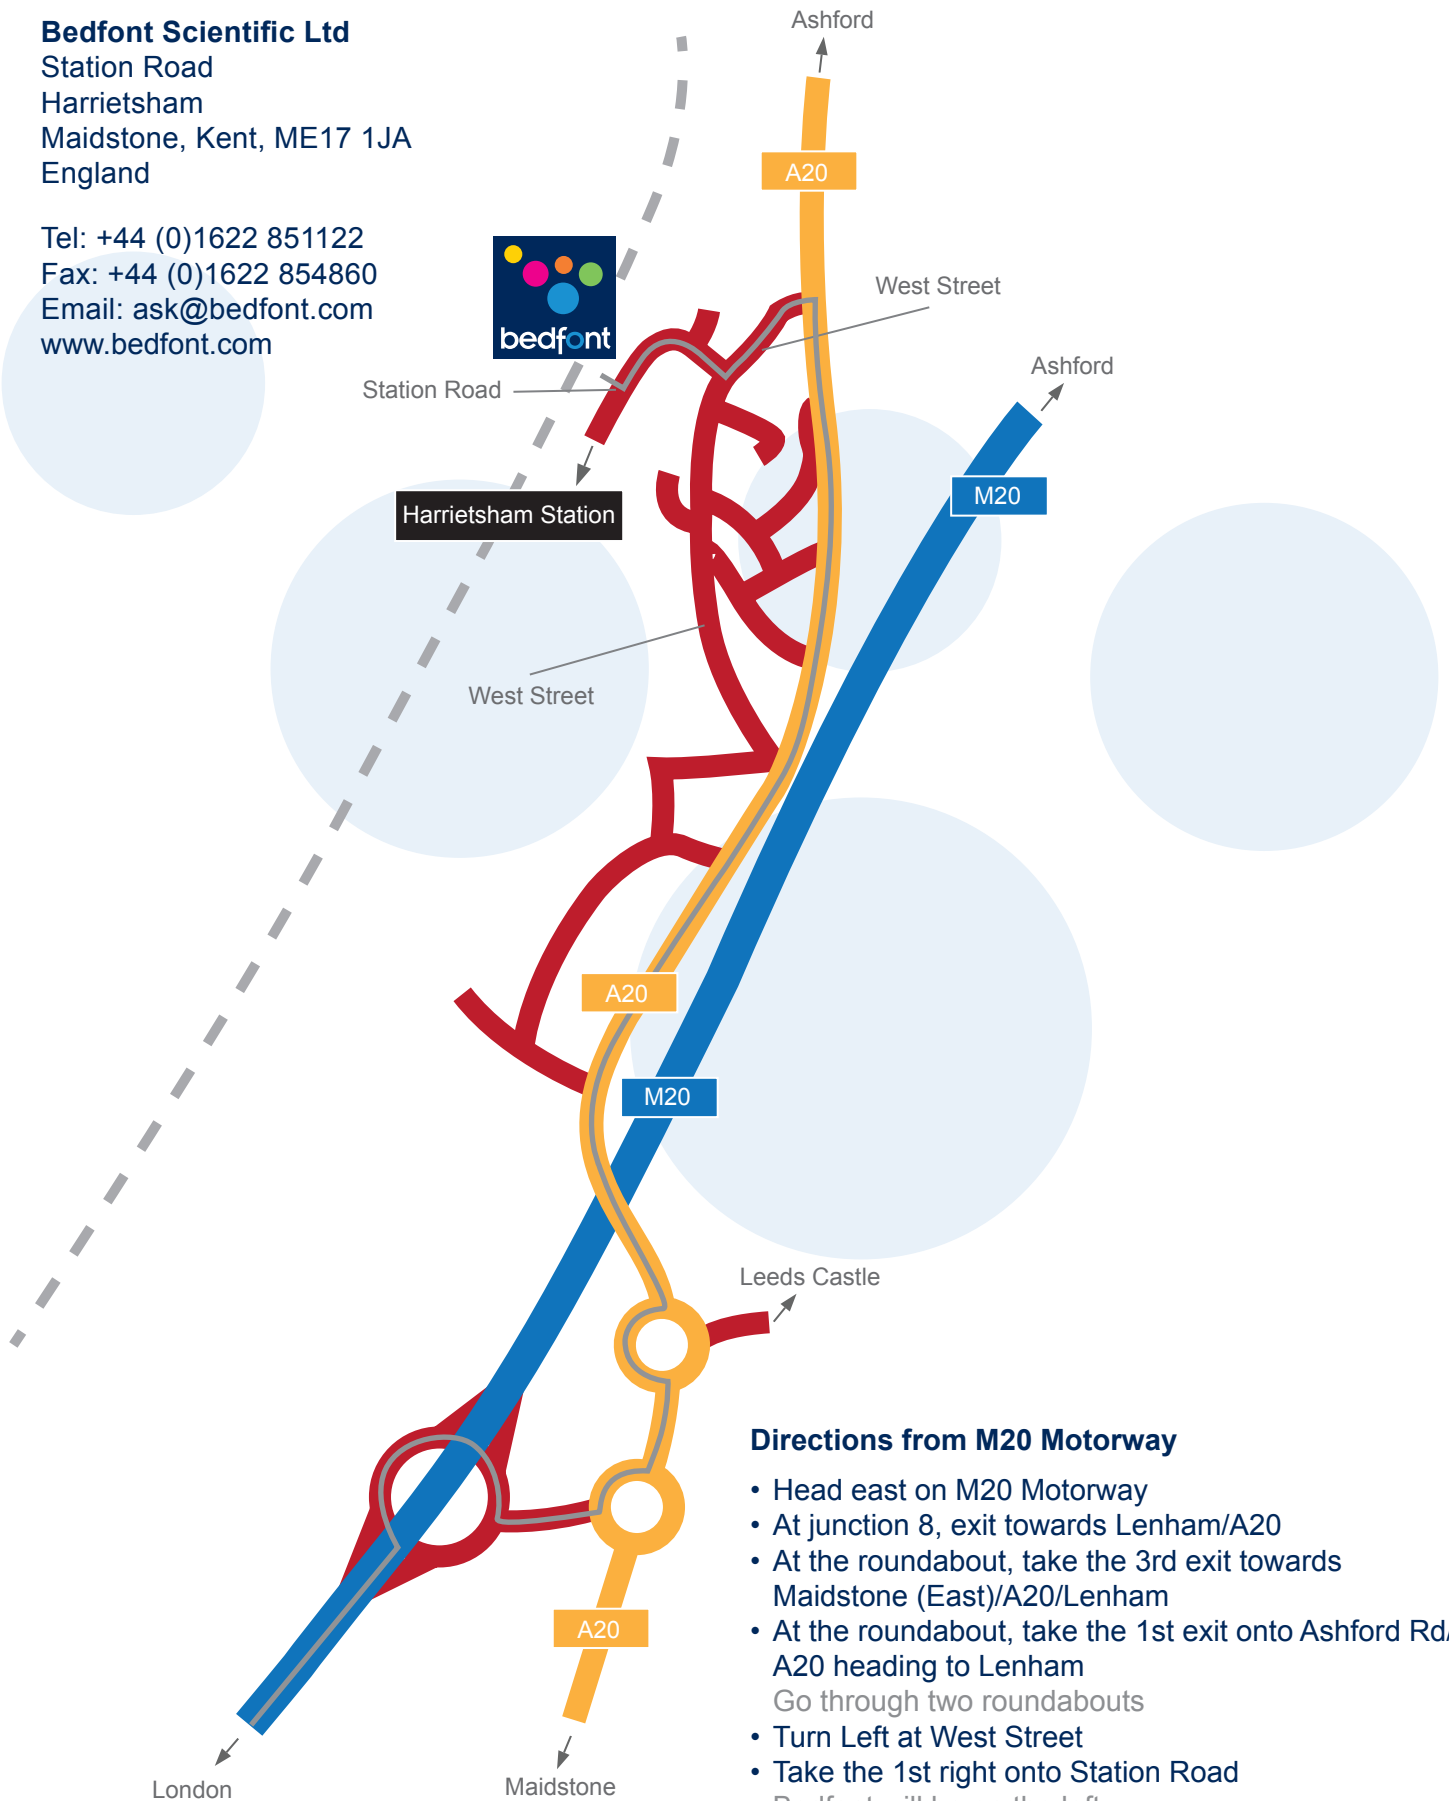

Directions to Bedfont

Bedfont Scientific Ltd
Station Road
Harrietsham
Maidstone, Kent, ME17 1JA
England

Tel: +44 (0)1622 851122
Fax: +44 (0)1622 854860
Email: ask@bedfont.com
www.bedfont.com

Directions from M20 Motorway

- Head east on M20 Motorway
- At junction 8, exit towards Lenham/A20
- At the roundabout, take the 3rd exit towards Maidstone (East)/A20/Lenham
- At the roundabout, take the 1st exit onto Ashford Rd/ A20 heading to Lenham
- Go through two roundabouts
- Turn Left at West Street
- Take the 1st right onto Station Road
- Bedfont will be on the left